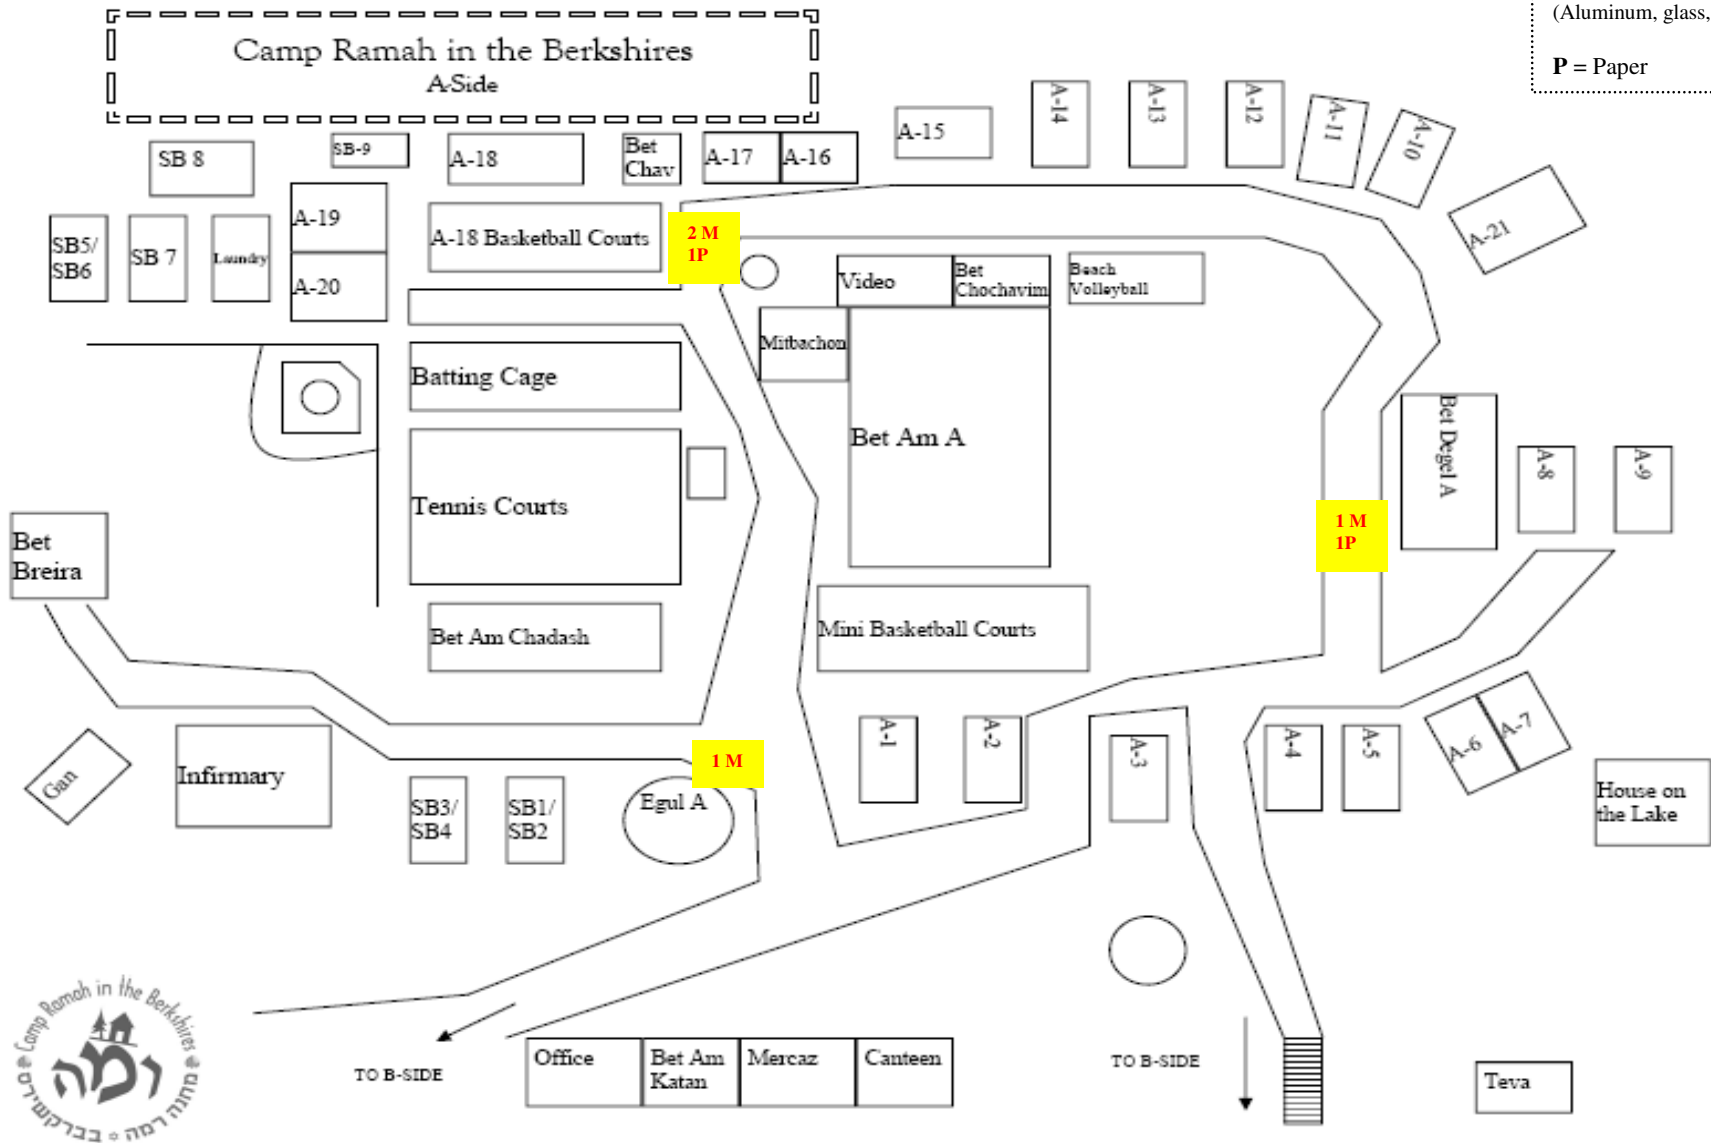

CAMP RECYCLING MAP

Key

M = Mixed Recyclables
(Aluminum, glass, & plastic)

P = Paper

NOTE: This map indicates main collection areas in camp. Each bunk also has a recycling bin, which will be emptied at one of these locations.

A-Side		Recycling Locations			
		B-Side			
Bet Degel A – 1M & 1P	Front Office – 1P	Dining Bridges – 1M (each)	Staff Lounge – 1M	NSH – 1M (small)	
A-18 Courts – 2M & 1P	Canteen – 1M	Bet Degel B - 1M & 1P	Girls Pagoda - 1M & 1P	Gate House – 1M	
Egul A – 1M	Al Hagova – 1M & 1P	Ma'ayan - 1P	B-25 - 1M & 1P	Stadium Courts – 1M	