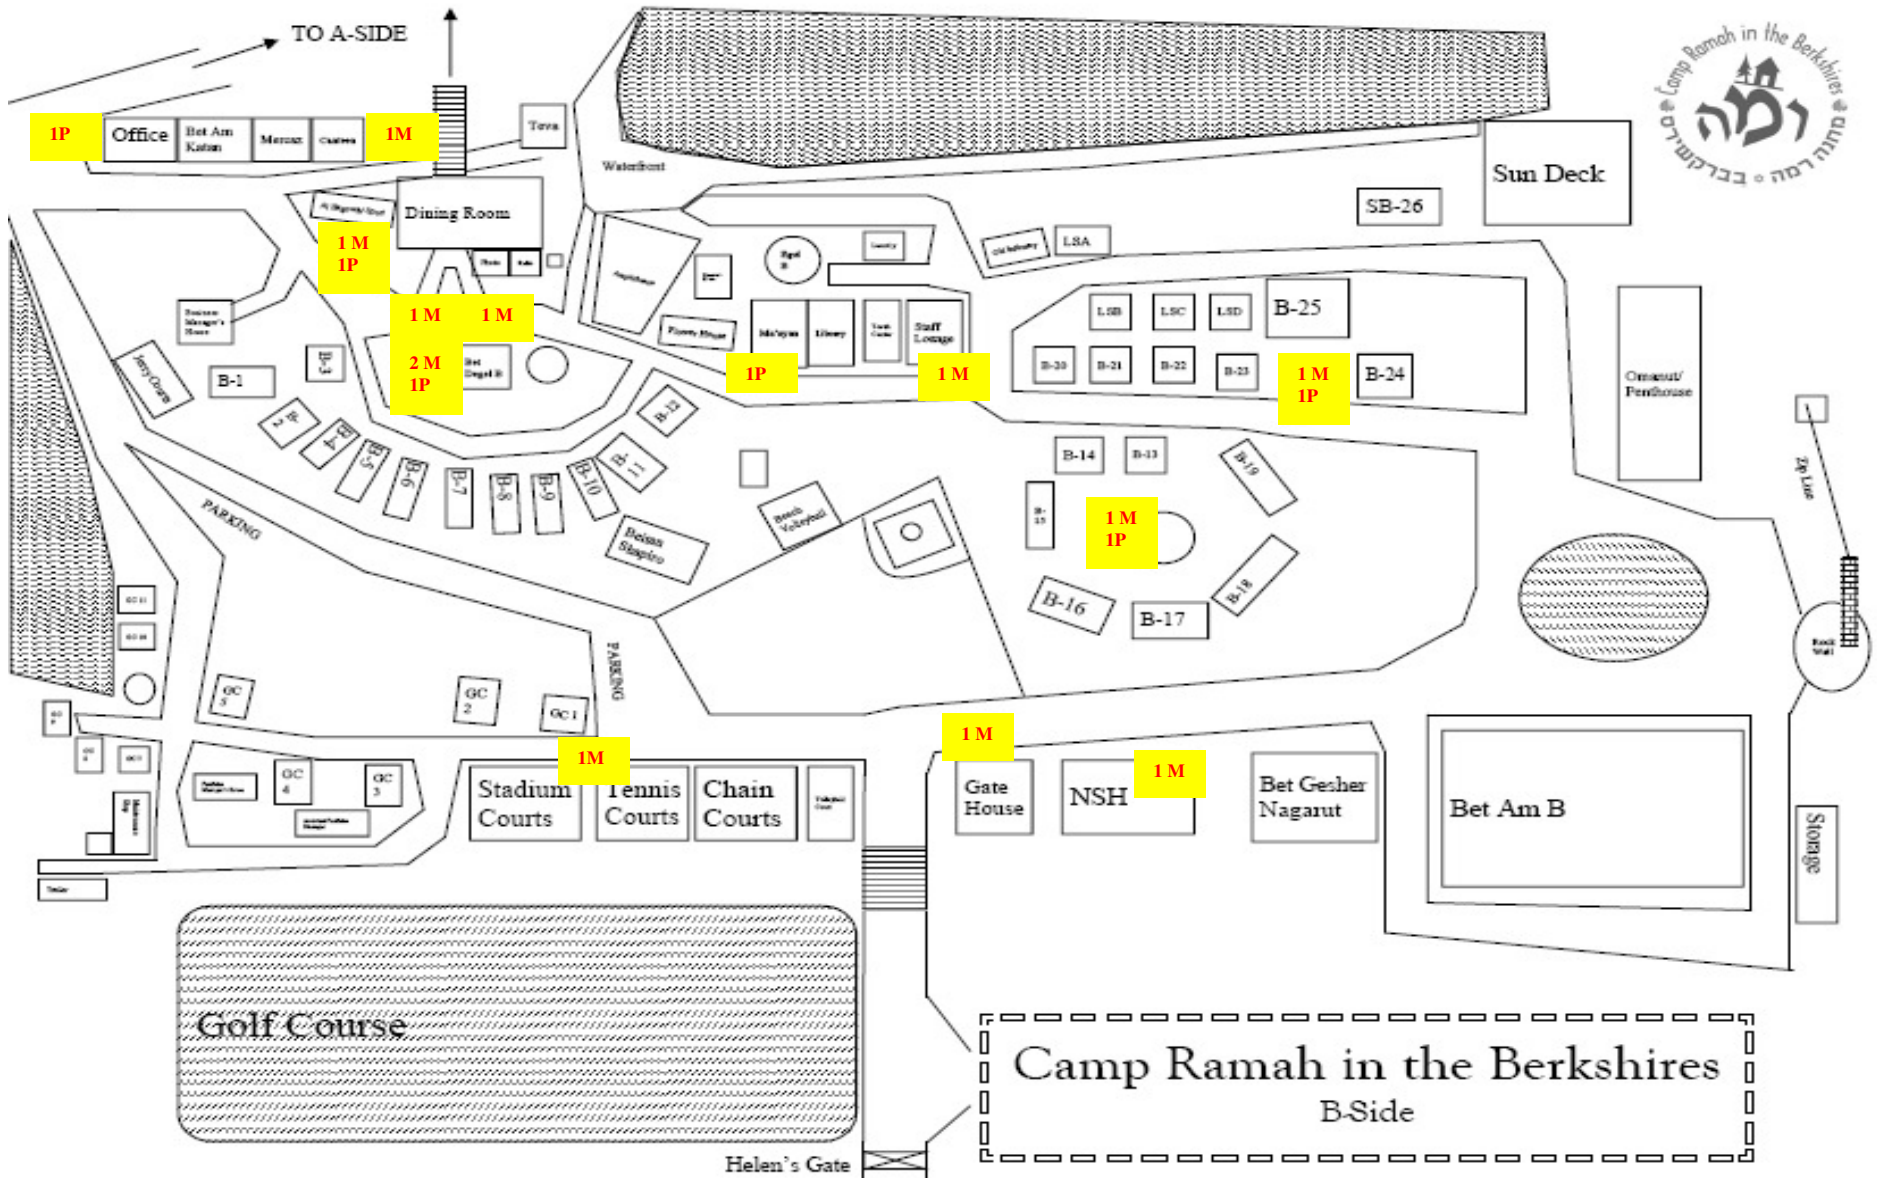

CAMP RECYCLING MAP

Key

M = Mixed Recyclables
(Aluminum, glass, & plastic)

P = Paper

NOTE: This map indicates main collection areas in camp. Each bunk also has a recycling bin, which will be emptied at one of these locations.

A-Side		Recycling Locations			
		B-Side			
Bet Degel A – 1M & 1P	Front Office – 1P	Dining Bridges – 1M (each)	Staff Lounge – 1M	NSH – 1M (small)	
A-18 Courts – 2M & 1P	Canteen – 1M	Bet Degel B - 1M & 1P	Girls Pagoda - 1M & 1P	Gate House – 1M	
Egul A – 1M	Al Hagova – 1M & 1P	Ma'ayan - 1P	B-25 - 1M & 1P	Stadium Courts – 1M	